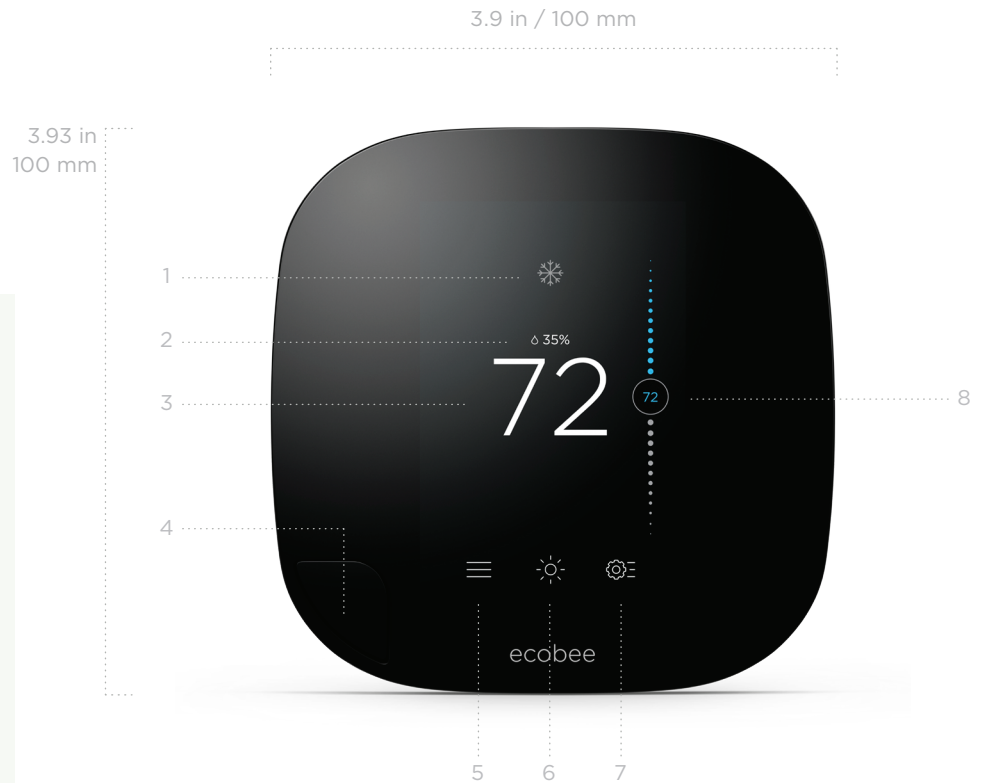

1. System mode (heat/cool/auto/off)	5. Menu
2. Indoor humidity	6. Live weather
3. Indoor temperature	7. Quick changes
4. Motion sensor	8. Slider to adjust temperature

SPECIFICATIONS

Thermostat dimensions

Height: 3.93 in / 100 mm
Width: 3.93 in / 100 mm
Depth: 0.9 in / 22 mm

Sensor dimensions

Height: 1.7 in / 44 mm
(with stand) 2.2 in / 54 mm
Width: 1.7 in / 44 mm
Depth: 0.8 in / 20 mm

Display

3.5" full-color LCD touch screen
320 x 480 pixel display

Connectivity & security

- 802.11 b/g/n wireless routers
- WEP 64, WEP 128, WPA and WPA2 encryption methods

Compatibility

ecobee3 is compatible with 95% of residential heating and cooling systems in North America. To ensure ecobee3 will work in your home, please visit ecobee.com/Compatibility

Compatible with:

- Conventional (2H/2C)
- Heat pump (4H/2C) incl. 2-stage auxiliary heat
- Gas, oil, electric
- Dual fuel
- Humidifier, dehumidifier, ventilator, HRV or ERV