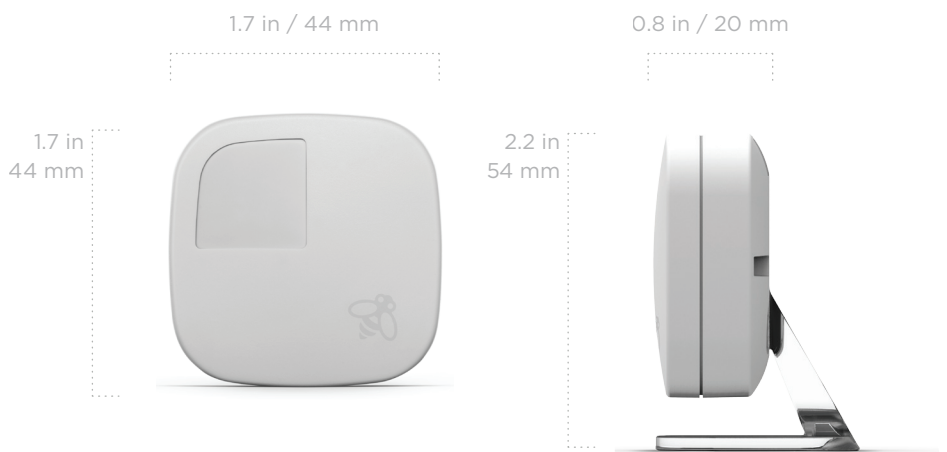

Warranty

3-year warranty

Remote Sensor, front

Side, with stand