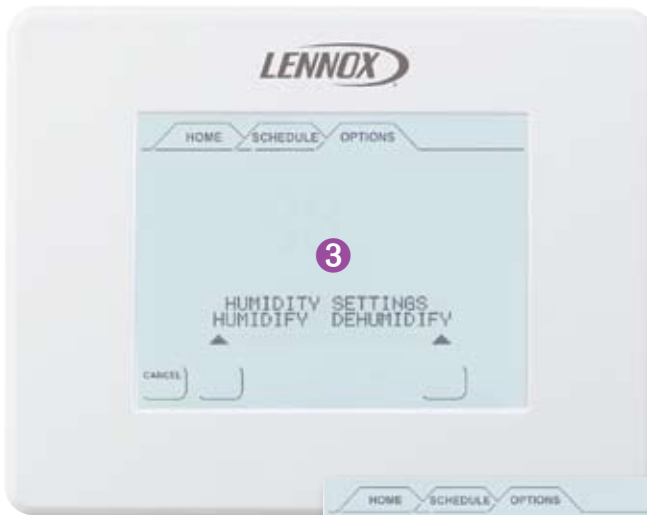

3 Humidify/dehumidify – Adjust humidity and temperature settings independently according to your specific needs

4 Contact Information – When it's time for service, a screen display tells you how to reach your local Lennox dealer or you can opt to have your dealer's information rotate on the homescreen